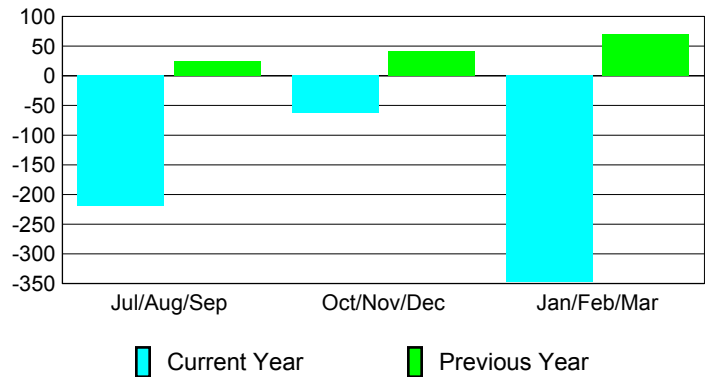

Gender Comparison 2009-2010

Male

Female