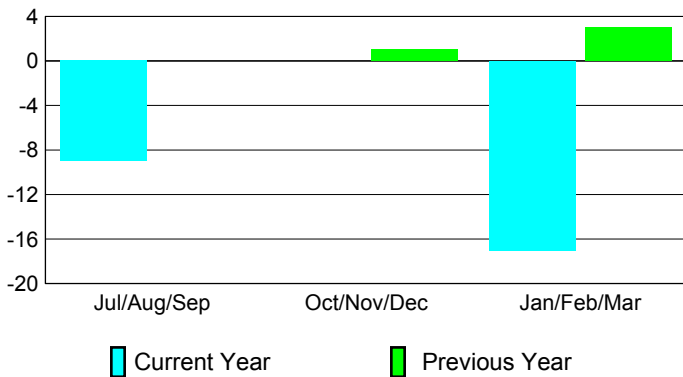

2009-2010 GMT Quarterly Report for District (or Undistricted) **District 301D2**

GMT: Doctor DATUK K NAGARATNA

Location: PHILIPPINES

GMT CA: 5

CLUBS

Club Results 2009-2010

Clubs 2008-2009

Month	New Club	Actual New	Actual Dropped	Gain/Loss of	Gain/Loss of
	Goal	Clubs	Clubs	Clubs	Clubs
Jul/Aug/Sep	0	0	-9	-9	0
Oct/Nov/Dec	1	0	0	0	1
Jan/Feb/Mar	0	0	-17	-17	3
Totals	1	0	-26	-26	4

Club Results 2009-2010

Goal, New, Dropped, Gain/Loss

Comparison of Club Gain/Loss

Current Year Compared to the Previous Year

YTD Status Quo Clubs 2009-2010

Status Quo Clubs Compared to Status Quo Members

MEMBERSHIP

Membership Results 2009-2010

Membership 2008-2009

Month	Net Memb	Actual New	Actual Dropped	Gain/Loss of	Gain/Loss of
	Goal	Memb	Memb	Memb	Memb
Jul/Aug/Sep	0	30	-249	-219	24
Oct/Nov/Dec	43	13	-76	-63	41
Jan/Feb/Mar	0	24	-371	-347	70
Totals	43	67	-696	-629	135

Membership Results 2009-2010

Goal, New, Dropped, Gain/Loss

Comparison of Membership Gain/Loss

Current Year Compared to the Previous Year

Gender Comparison 2009-2010

Male

Female