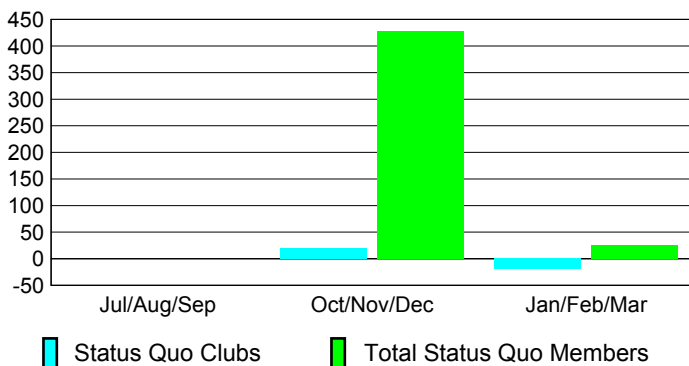

### Club Results 2009-2010

Goal, New, Dropped, Gain/Loss

### Comparison of Club Gain/Loss

Current Year Compared to the Previous Year

### YTD Status Quo Clubs 2009-2010

Status Quo Clubs Compared to Status Quo Members